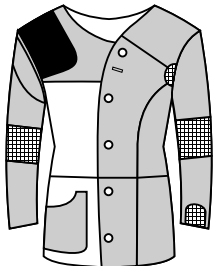

Leather - Canvas Jacket

175

175

"PROFESSIONAL"
Art.-No.: 175