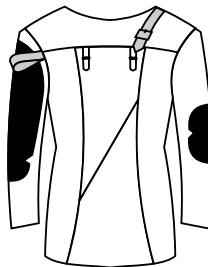

Canvas Jacket

170

170

Art.-No.: 170